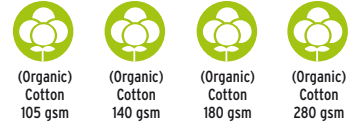

MAKING IT EASY... TO STAND OUT

PERSONALISED BAGS

In order to know for sure that the cotton is organic,
our cotton is certified by OCS or GOTS.

Cotton

Bags made of cotton are durable, easily washable and help to reduce pollution. Organic cotton is similar to cotton with the difference being it is naturally grown without the use of any pesticides, herbicides, fertilizers, or any other chemicals. The number of organic cotton farms is increasing quickly however still accounts for a very small part of overall cotton production worldwide.

ORGANIC COTTON IS
NATURALLY GROWN
WITHOUT USE OF ANY
PESTICIDES, HERBICIDES,
FERTILIZERS

FULLY CUSTOMISED COTTON BAGS

Choose from different natural materials and have your design printed from edge to edge to maximise the impact of your message.

Delivery time from 5 weeks.

Choose from one of our **standard sizes** or have your bag created in your own **custom measurements**.

MB8101 (digital)
Size: 38(w) x 42(h) cm.
Long handle 70 x 2 cm.

MB8101 (silkscreen)
Size: 38(w) x 42(h) cm.
Long handle 70 x 2 cm.